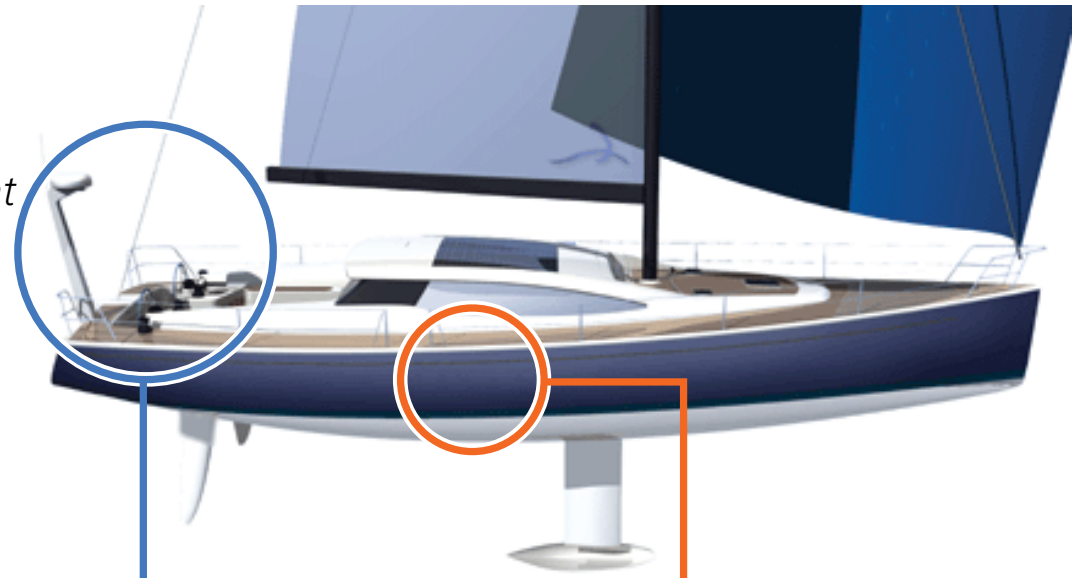

Maritim Teknik

Navigation - Communication - Entertainment

Polstar GPS active antenna

Locomarine TV antenna

OUTDOOR

Locomarine Board Computer 1900 specifications: Celeron M 1.5, 512 MB RAM, SMART PSU 6-24V, 60 GB HDD, 6 USB, 3 COM (RS 232/485), Intel 855GME, Locomarine NZBN™ chemical protection

INDOOR

Nobeltec Visual Navigation Suite

External DVD/CDRW drive

Locomarine Computer 1900

Logitech wireless keyboard & mouse

Locomarine 17" LCD TV

1 chart region included

OTHER PARTS INCLUDED: Indoor LCD custom made stainless steel mounting arm (rotating), Bluetooth USB module, Windows™ XP Home