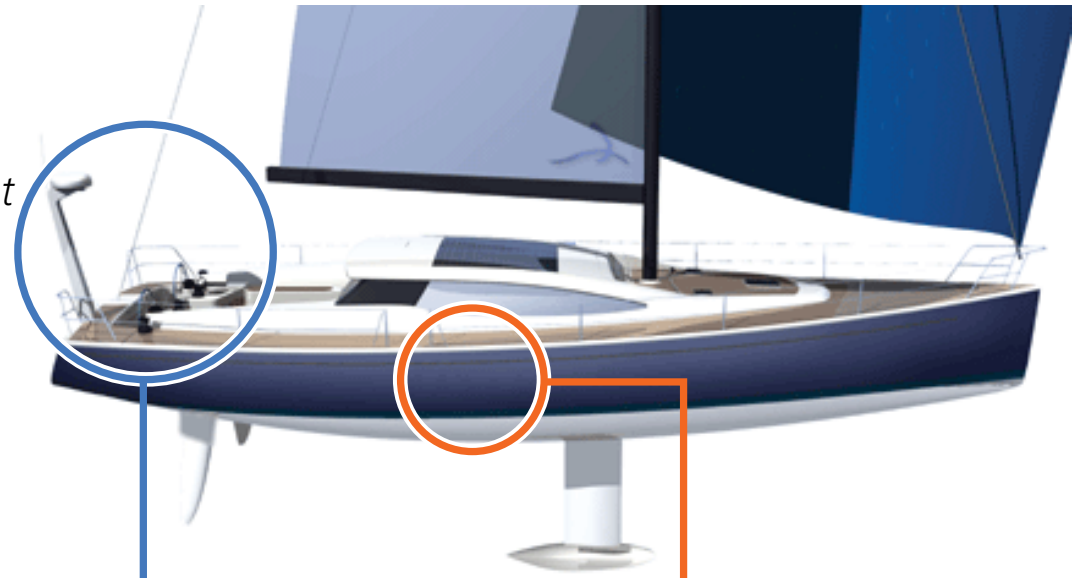

Maritim Teknik

Navigation - Communication - Entertainment