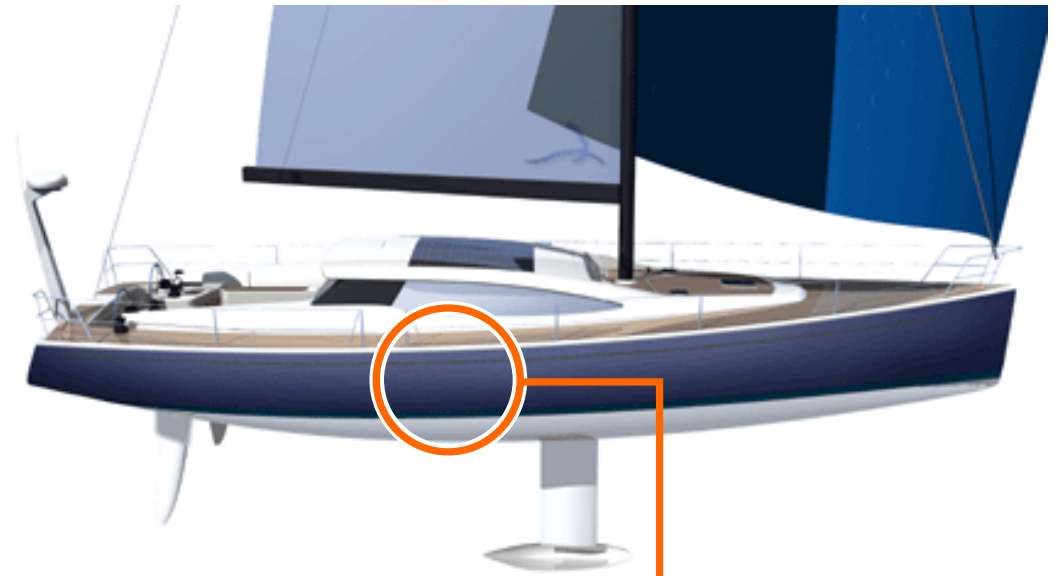

# Maritim Teknik

Navigation - Communication - Entertainment

INDOOR

**Locomarine Board Computer 600 specifications:** VIA EDEN, 256 MB RAM, SMART PSU 6-24V, 60 GB HDD, 4 USB, 2 COM, VIA UniChromePro AGP, Locomarine NZBN™ chemical protection