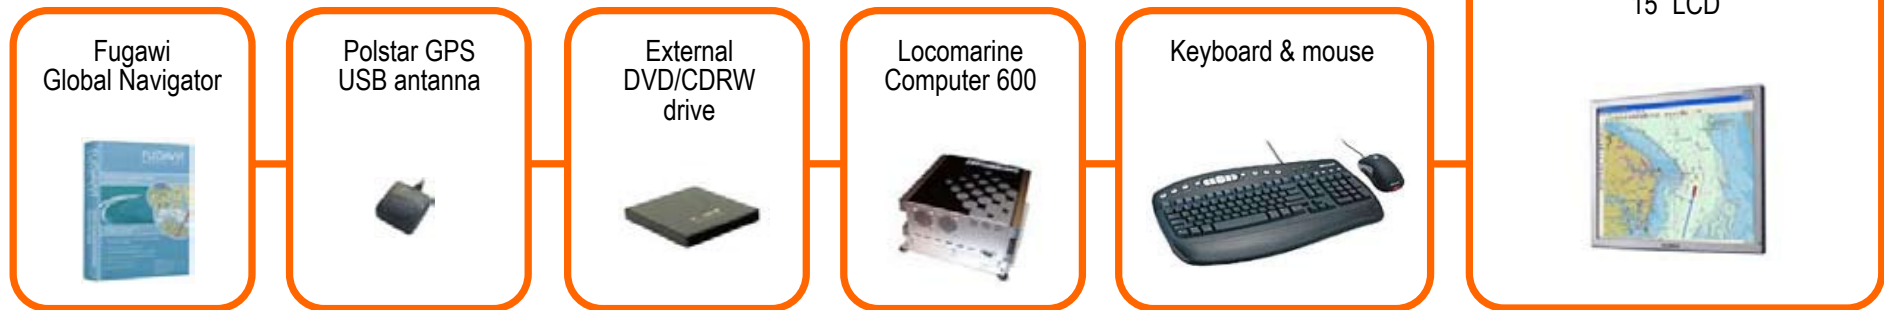

# Maritim Teknik

Navigation - Communication - Entertainment

INDOOR

**Locomarine Board Computer 600 specifications:** VIA EDEN, 256 MB RAM, SMART PSU 6-24V, 60 GB HDD, 4 USB, 2 COM, VIA UniChromePro AGP, Locomarine NZBN™ chemical protection

# Maritim Teknik

Navigation - Communication - Entertainment

OUTDOOR

INDOOR

**Locomarine Board Computer 1000 specifications:** VIA C3 EBGA, 512 MB RAM, SMART PSU 6-24V, 60 GB HDD, 6 USB, 2 COM, VIA UniChromePro AGP, Locomarine NZBN™ chemical protection